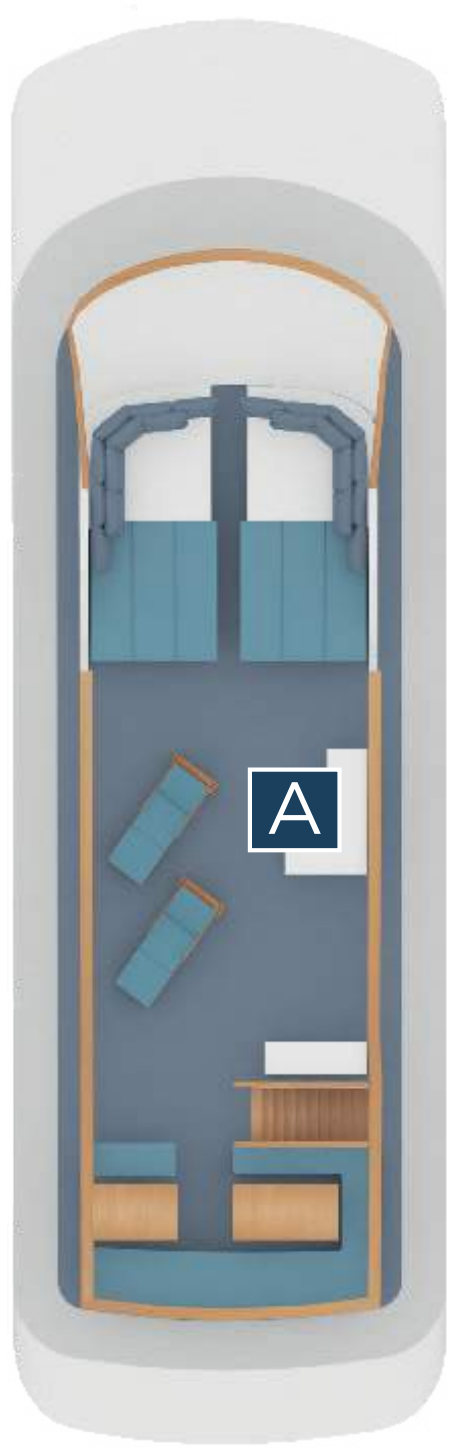

CORAL I

Expedition yacht

8 junior cabins, 8 standard plus & 2 standard.

CABIN CATEGORIES

■ Junior ■ Standard Plus ■ Standard

MOON

SKY

EARTH

SEA

SOCIAL AREAS:

Moon Deck

- A** Panoramic Lounge
Stargazing Area

Sky Deck

- B** Dolphin Observation Deck
- C** Roofed Terrace

Earth Deck

- D** Restaurant
- E** Boutique
- F** Bar
- G** Lounge
- H** Library
- I** Jacuzzi
- J** Embarkation Area

MOON

SKY

EARTH

SEA

SOCIAL AREAS:

Moon Deck

- A** Sun & Shadow Terrace
- Al Fresco BBQ
- Stargazing Area

Sky Deck

- B** Dolphin Observation Deck
- C** Roofed Terrace

Earth Deck

- D** Restaurant
- E** Boutique
- F** Bar
- G** Lounge
- H** Library
- I** Jacuzzi
- J** Embarkation Area