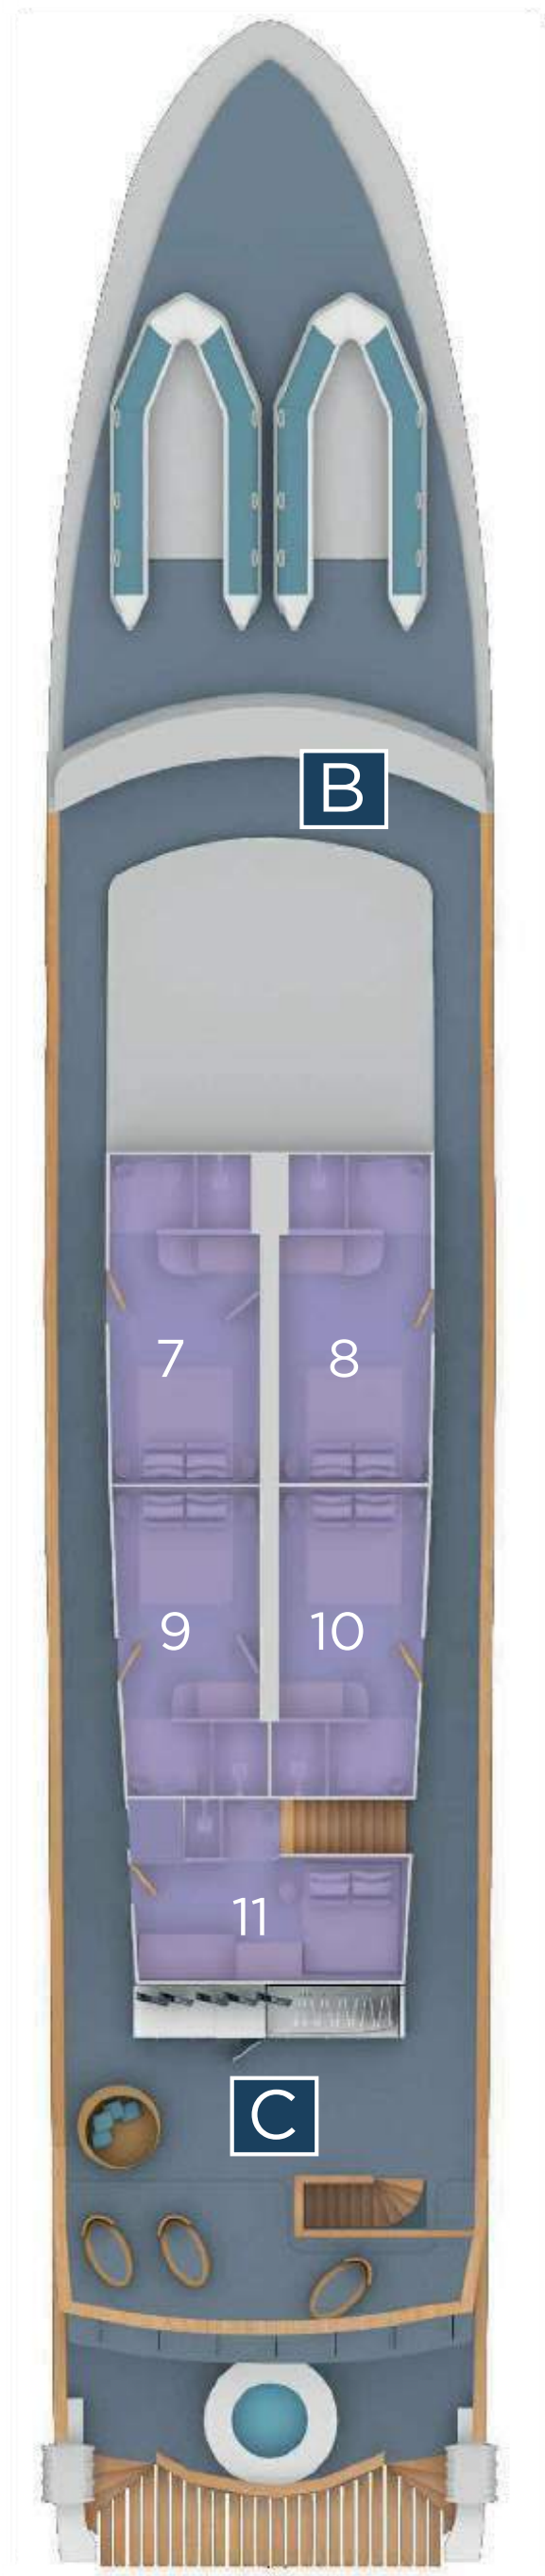

CORAL I & CORAL II

davide guglielmi
contemporary art of travel
#collectingmoments

YACHTS

- 36 guests Coral I and 20 guests Coral II.
- Itineraries of 4, 5, 8 up to 15 days 2 fixed weekly departures (Sun and Wed).
- All excursions included.
- All meals included. International and local cuisine available.
- Large social areas, jacuzzi on board.
- Lounge bar and ample sun deck.

CORAL I

Expedition yacht

8 junior cabins, 8 standard plus & 2 standard.

CABIN CATEGORIES

■ Junior ■ Standard Plus ■ Standard

MOON

SKY

EARTH

SEA

SOCIAL AREAS:

Moon Deck

- A** Panoramic Lounge
Stargazing Area

Sky Deck

- B** Dolphin Observation Deck
- C** Roofed Terrace

Earth Deck

- D** Restaurant
- E** Boutique
- F** Bar
- G** Lounge
- H** Library
- I** Jacuzzi
- J** Embarkation Area

MOON

SKY

EARTH

SEA

SOCIAL AREAS:

Moon Deck

- A** Sun & Shadow Terrace
- Al Fresco BBQ
- Stargazing Area

Sky Deck