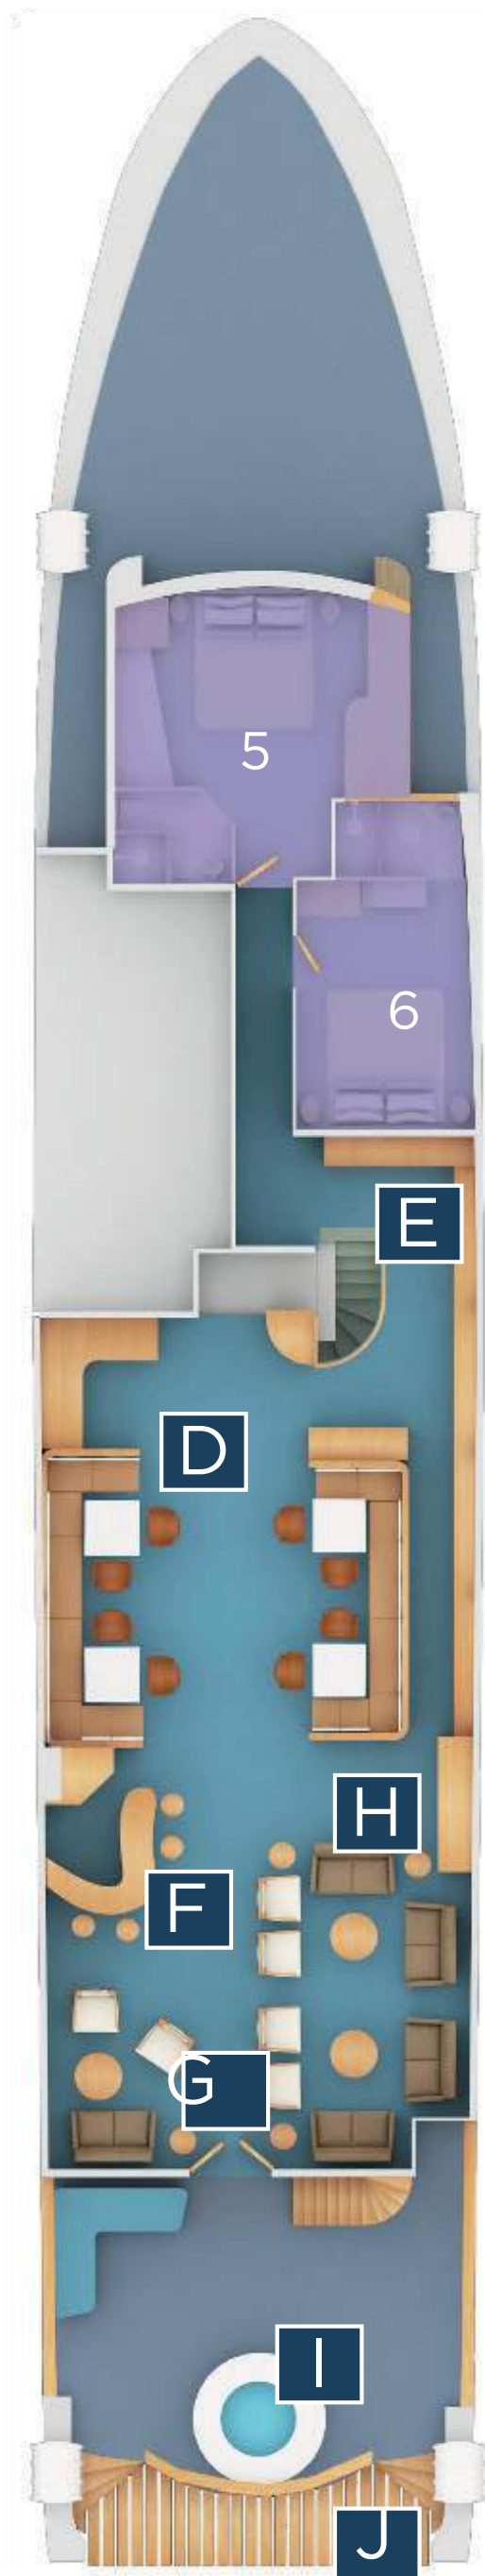

CORAL I & CORAL II

davide guglielmi
contemporary art of travel
#collectingmoments

YACHTS

- 36 guests Coral I and 20 guests Coral II.
- Itineraries of 4, 5, 8 up to 15 days 2 fixed weekly departures (Sun and Wed).
- All excursions included.
- All meals included. International and local cuisine available.
- Large social areas, jacuzzi on board.
- Lounge bar and ample sun deck.

CORAL I

Expedition yacht

8 junior cabins, 8 standard plus & 2 standard.

CABIN CATEGORIES

■ Junior ■ Standard Plus ■ Standard

MOON

SKY

EARTH

SEA

SOCIAL AREAS:

Moon Deck

- A** Panoramic Lounge
Stargazing Area

Sky Deck

- B** Dolphin Observation Deck
- C** Roofed Terrace

Earth Deck

- D** Restaurant
- E** Boutique
- F** Bar
- G** Lounge
- H** Library
- I** Jacuzzi
- J** Embarkation Area

MOON

SKY

EARTH

SEA

SOCIAL AREAS:

Moon Deck

- A** Sun & Shadow Terrace
- Al Fresco BBQ
- Stargazing Area

Sky Deck