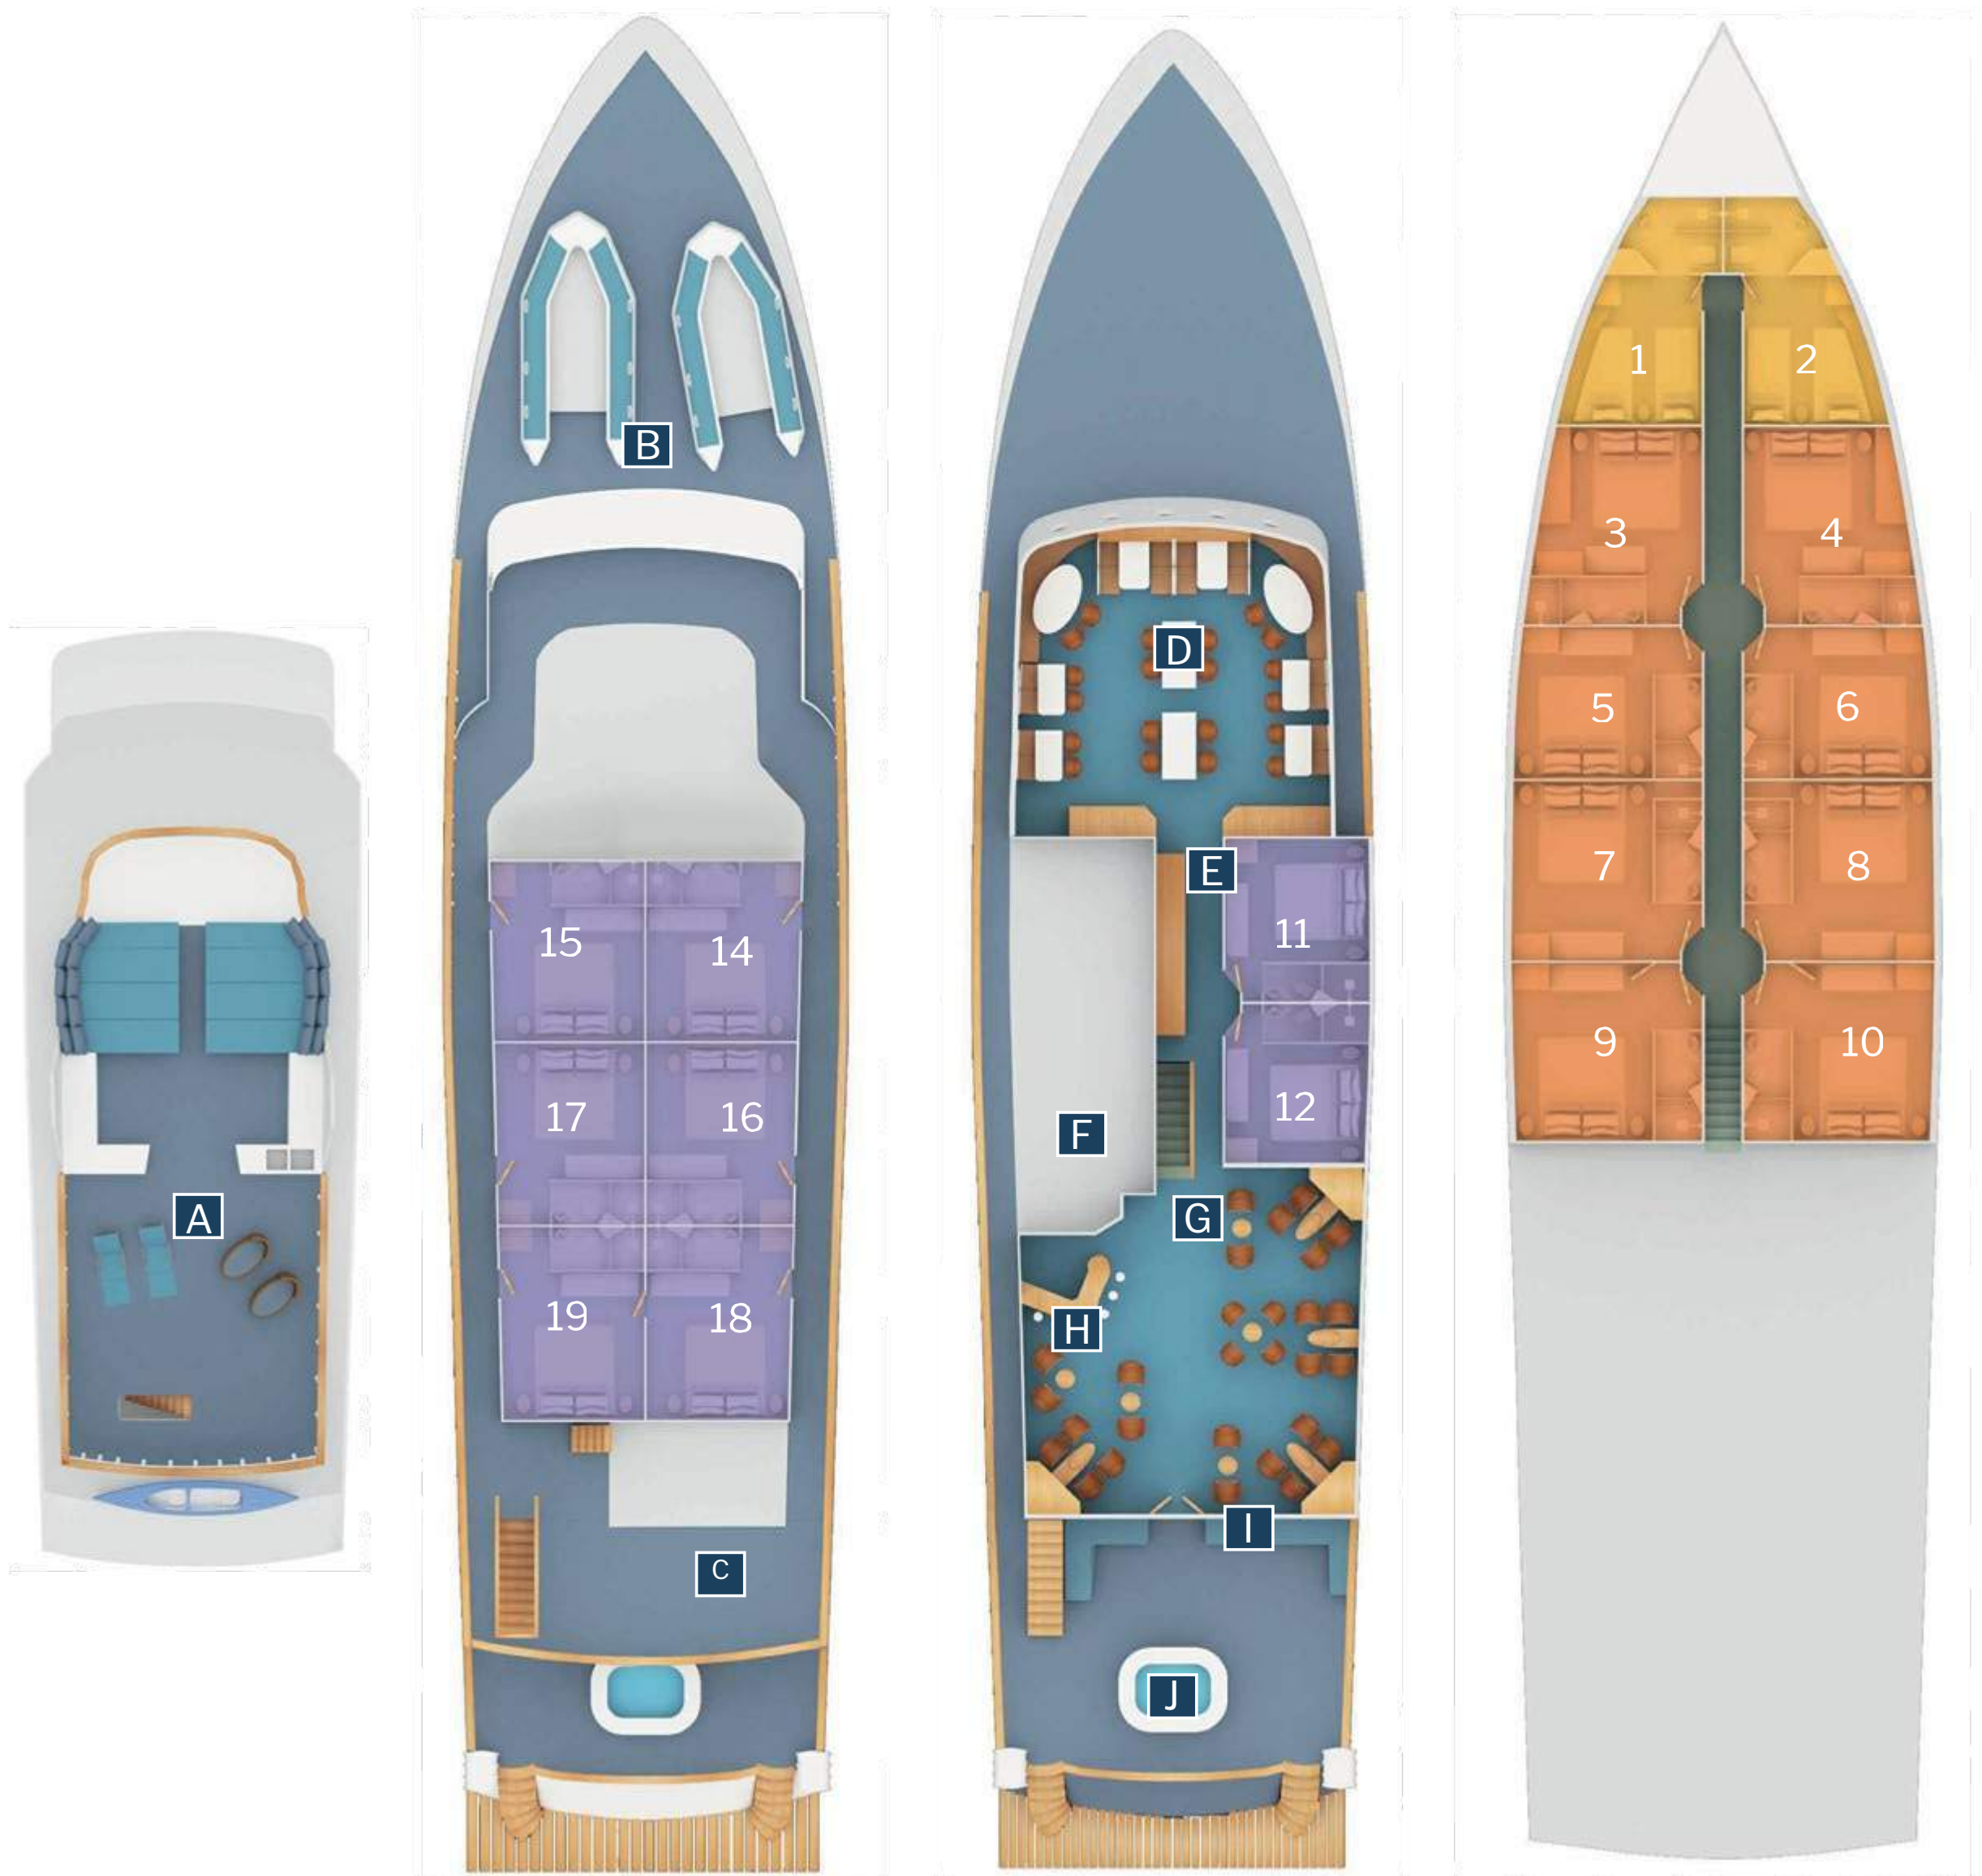

CORAL I

Expedition yacht

8 junior cabins, 8 standard plus & 2 standard.

CABIN CATEGORIES

■ Junior ■ Standard Plus ■ Standard

MOON

SKY

EARTH

SEA

SOCIAL AREAS:

Moon Deck

- A** Panoramic Lounge
Stargazing Area

Sky Deck

- B** Dolphin Observation Deck
- C** Roofed Terrace

Earth Deck

- D** Restaurant
- E** Boutique
- F** Bar
- G** Lounge
- H** Library
- I** Jacuzzi
- J** Embarkation Area

MOON

SKY

EARTH

SEA

SOCIAL AREAS:

Moon Deck

- A** Sun & Shadow Terrace
- Al Fresco BBQ
- Stargazing Area

Sky Deck

- B** Dolphin Observation Deck
- C** Roofed Terrace

Earth Deck

- D** Restaurant
- E** Boutique
- F** Bar
- G** Lounge
- H** Library
- I** Jacuzzi
- J** Embarkation Area