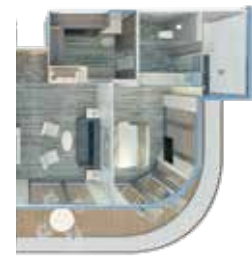

* Complimentary laundry service will be limited to 3 pieces per guest per day.

Images are intended as a general reference. Features, materials, finishes and layout may be different than shown.