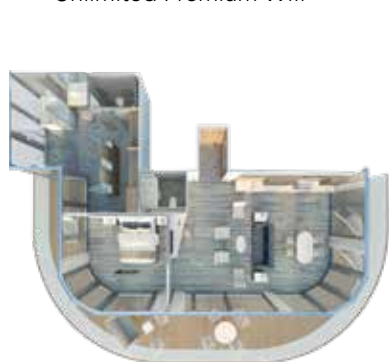

* Complimentary laundry service will be limited to 3 pieces per guest per day.

Images are intended as a general reference. Features, materials, finishes and layout may be different than shown.