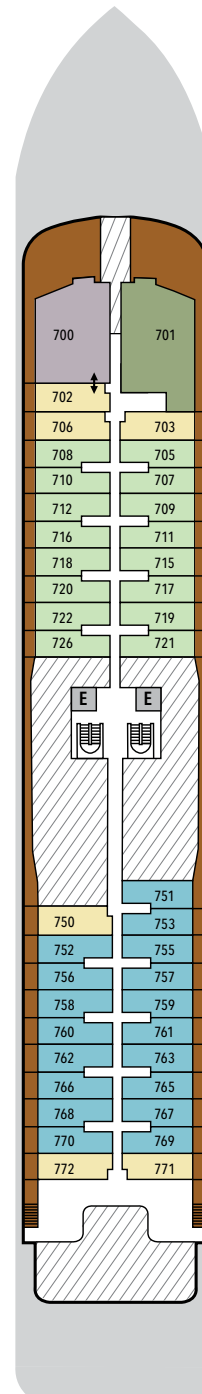

SILVER ENDEAVOUR – Deck Plans

davide guglielmi
contemporary art of travel

#collectingmoments

DECK 3

Mud Room
Marina

DECK 4

Explorer Lounge
La Dame
Connoisseur's Corner
Il Terrazzino
The Restaurant

DECK 5

Arts Café
Beauty Salon
Reception
Future Cruise Sales
Fitness Centre
Otium Spa
Boutique
Pool Deck

DECK 6

Whirlpool
The Bow

DECK 7

Suites

DECK 8

Suites

DECK 9

Observation Lounge
Library

DECK 10

Sun Deck

SUITE CATEGORIES

- Owner's Suite ●
- Grand Suite ●
- Silver Suite ●
- Premium Veranda Suite ●
- Deluxe Veranda Suite ●
- Superior Veranda Suite ●
- Classic Veranda Suite ●

SPECIFICATIONS

- IMO Polar Code rating PC6
- Crew 200
- Officers International
- Guests 200
- Tonnage 20,449
- Length 539 Feet/ 164.40 Metres
- Width 93 Feet/28.35 Metres
- Speed 19 Knots
- Passenger Decks 8
- Disabled Suites ♿
- Connecting suites ⬆️
- Built 2021
- Registry Bahamas