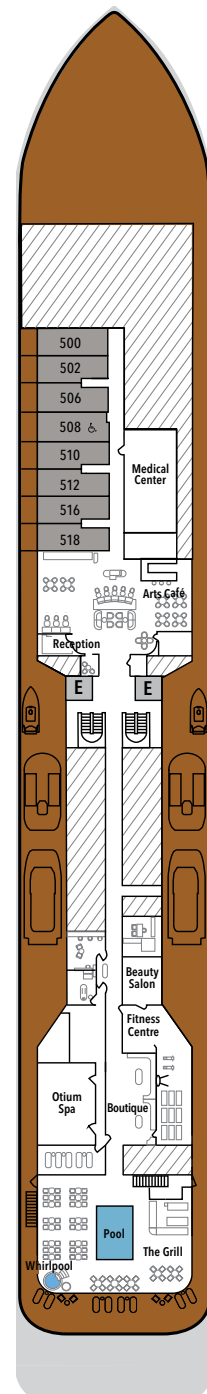

SILVER ENDEAVOUR – Deck Plans

davide guglielmi
contemporary art of travel

#collectingmoments

DECK 3

Mud Room
Marina

DECK 4

Explorer Lounge
La Dame
Connoisseur's Corner
Il Terrazzino
The Restaurant

DECK 5

Arts Café
Beauty Salon
Reception
Future Cruise Sales
Fitness Centre
Otium Spa
Boutique
Pool Deck

DECK 6

Whirlpool
The Bow

DECK 7

Suites

DECK 8

Suites

DECK 9

Observation Lounge
Library

DECK 10

Sun Deck

SUITE CATEGORIES

- Owner's Suite ●
- Grand Suite ●
- Silver Suite ●
- Premium Veranda Suite ●
- Deluxe Veranda Suite ●
- Superior Veranda Suite ●
- Classic Veranda Suite ●

SPECIFICATIONS

- IMO Polar Code rating PC6
- Crew 200
- Officers International
- Guests 200
- Tonnage 20,449
- Length 539 Feet/ 164.40 Metres
- Width 93 Feet/28.35 Metres
- Speed 19 Knots
- Passenger Decks 8
- Disabled Suites ♿
- Connecting suites ⬆️
- Built 2021
- Registry Bahamas