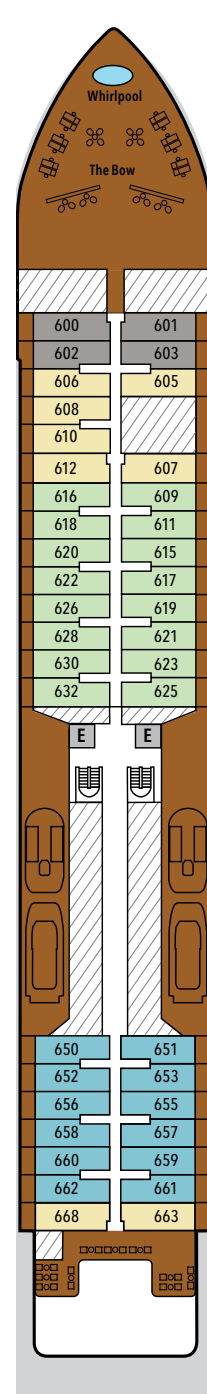

SILVER ENDEAVOUR – Deck Plans

davide guglielmi
contemporary art of travel

#collectingmoments

DECK 3

Mud Room
Marina

DECK 4

Explorer Lounge
La Dame
Connoisseur's Corner
Il Terrazzino
The Restaurant

DECK 5

Arts Café
Beauty Salon
Reception
Future Cruise Sales
Fitness Centre
Otium Spa
Boutique
Pool Deck

DECK 6

Whirlpool
The Bow

DECK 7

Suites

DECK 8

Suites

DECK 9

Observation Lounge
Library

DECK 10

Sun Deck

SUITE CATEGORIES

- Owner's Suite ●
- Grand Suite ●
- Silver Suite ●
- Premium Veranda Suite ●
- Deluxe Veranda Suite ●
- Superior Veranda Suite ●
- Classic Veranda Suite ●

SPECIFICATIONS

- IMO Polar Code rating PC6
- Crew 200
- Officers International
- Guests 200
- Tonnage 20,449
- Length 539 Feet/ 164.40 Metres
- Width 93 Feet/28.35 Metres
- Speed 19 Knots
- Passenger Decks 8
- Disabled Suites ♿
- Connecting suites ⬆️
- Built 2021
- Registry Bahamas