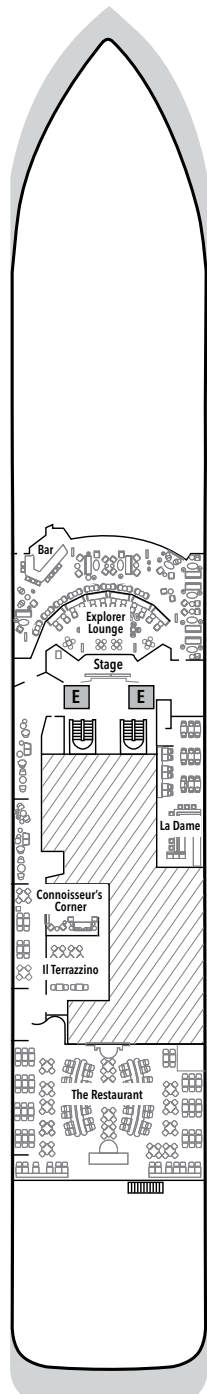

SILVER ENDEAVOUR – Deck Plans

davide guglielmi
contemporary art of travel

#collectingmoments

DECK 3

Mud Room
Marina

DECK 4

Explorer Lounge
La Dame
Connoisseur's Corner
Il Terrazzino
The Restaurant

DECK 5

Arts Café
Beauty Salon
Reception
Future Cruise Sales
Fitness Centre
Otium Spa
Boutique
Pool Deck

DECK 6

Whirlpool
The Bow

DECK 7

Suites

DECK 8

Suites

DECK 9

Observation Lounge
Library

DECK 10

Sun Deck

SUITE CATEGORIES

- Owner's Suite ●
- Grand Suite ●
- Silver Suite ●
- Premium Veranda Suite ●
- Deluxe Veranda Suite ●
- Superior Veranda Suite ●
- Classic Veranda Suite ●

SPECIFICATIONS

- IMO Polar Code rating PC6
- Crew 200
- Officers International
- Guests 200
- Tonnage 20,449
- Length 539 Feet/ 164.40 Metres
- Width 93 Feet/28.35 Metres
- Speed 19 Knots
- Passenger Decks 8
- Disabled Suites ♿
- Connecting suites ⬆️
- Built 2021
- Registry Bahamas