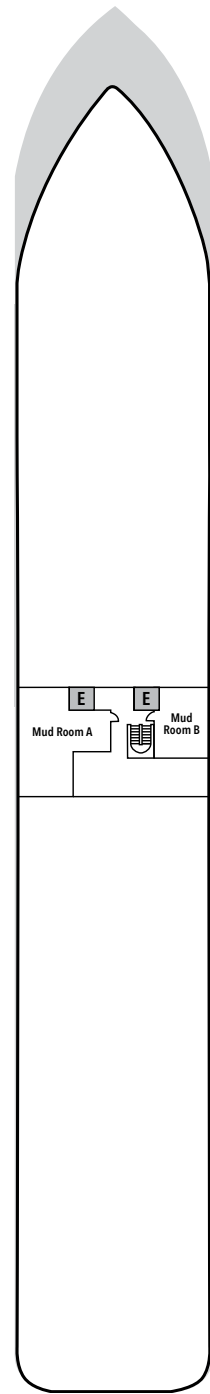

SILVER ENDEAVOUR – Deck Plans

davide guglielmi
contemporary art of travel

#collectingmoments

DECK 3

Mud Room
Marina

DECK 4

Explorer Lounge
La Dame
Connoisseur's Corner
Il Terrazzino
The Restaurant

DECK 5

Arts Café
Beauty Salon
Reception
Future Cruise Sales
Fitness Centre
Otium Spa
Boutique
Pool Deck

DECK 6

Whirlpool
The Bow

DECK 7

Suites

DECK 8

Suites

DECK 9

Observation Lounge
Library

DECK 10

Sun Deck

SUITE CATEGORIES

- Owner's Suite ●
- Grand Suite ●
- Silver Suite ●
- Premium Veranda Suite ●
- Deluxe Veranda Suite ●
- Superior Veranda Suite ●
- Classic Veranda Suite ●

SPECIFICATIONS

- IMO Polar Code rating PC6
- Crew 200
- Officers International
- Guests 200
- Tonnage 20,449
- Length 539 Feet/ 164.40 Metres
- Width 93 Feet/28.35 Metres
- Speed 19 Knots
- Passenger Decks 8
- Disabled Suites ♿
- Connecting suites ⬆️
- Built 2021
- Registry Bahamas