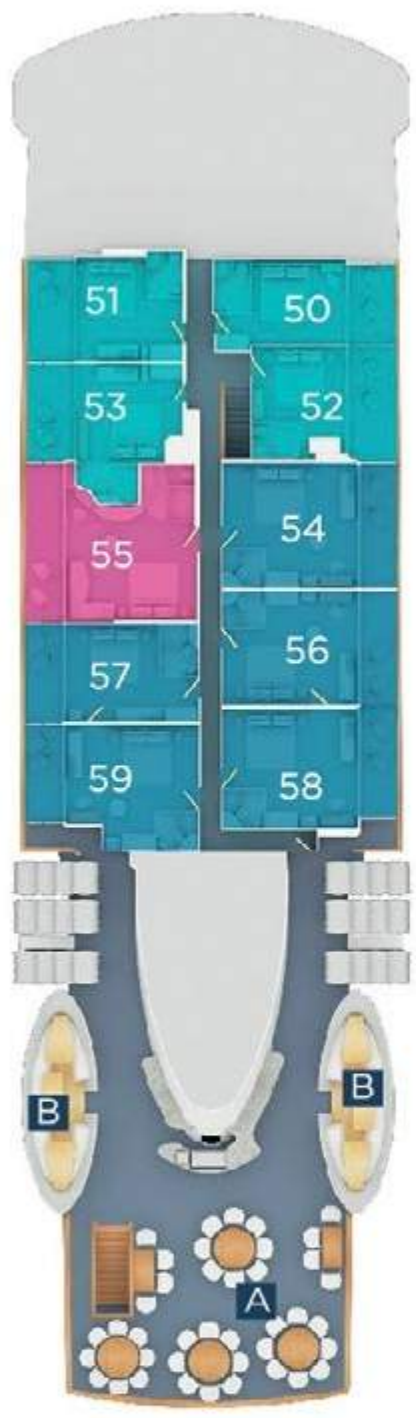

MOON

SKY

EARTH

SEA

MOON DECK