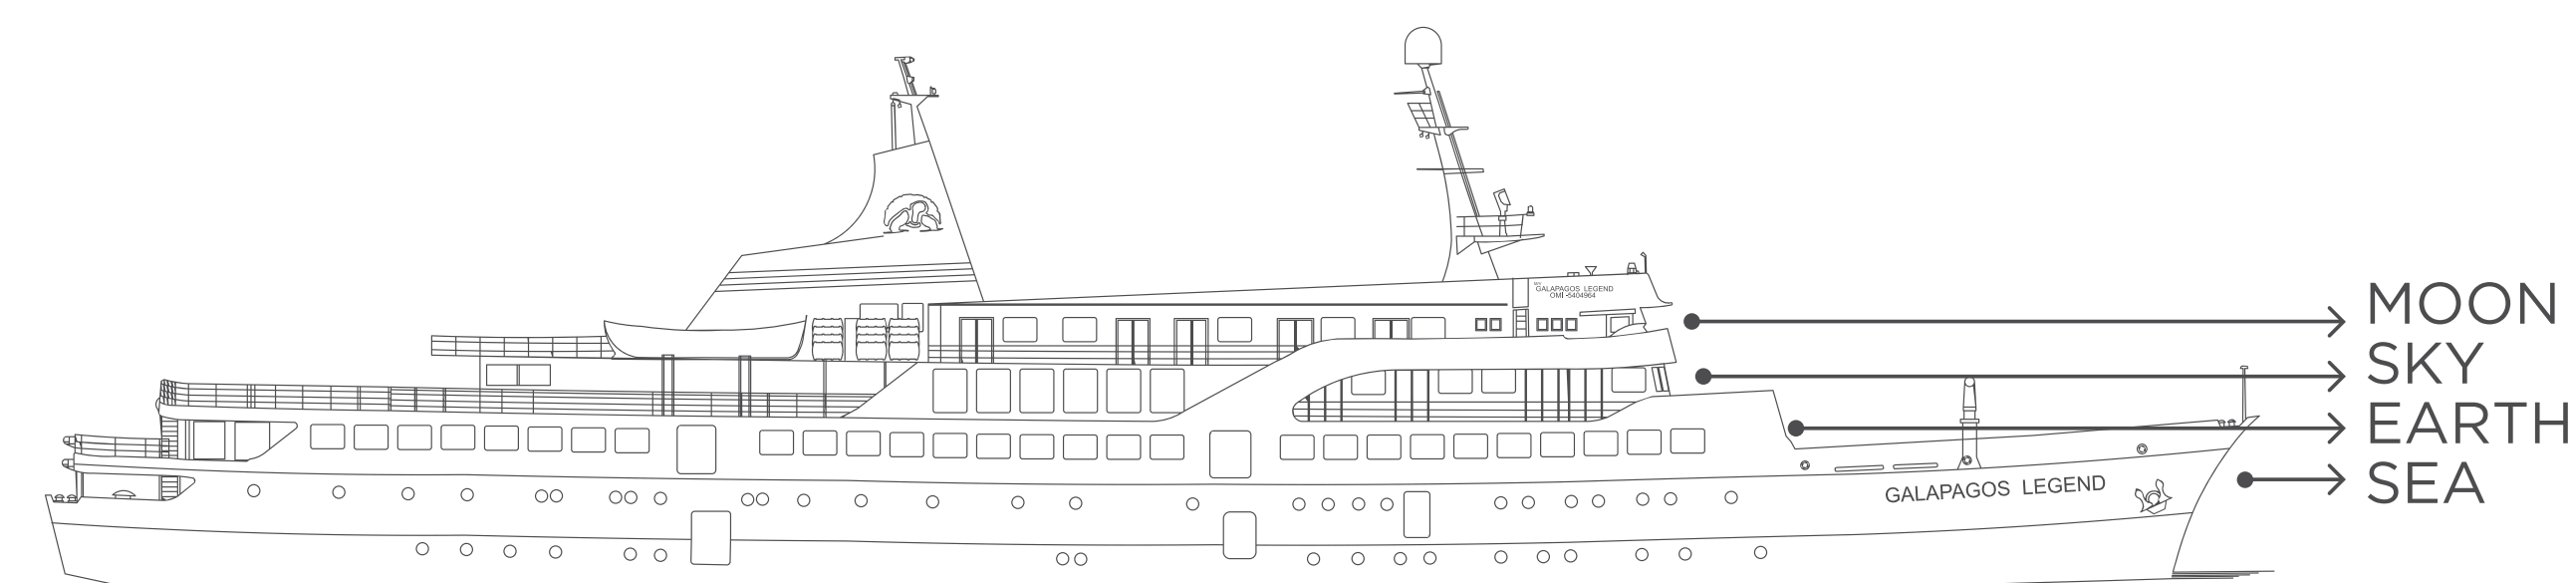

GALAPAGOS LEGEND

DECKPLAN

---

100 guests - 52 seaview cabins - 3 interior cabins
single, double, triple & quadruple accommodation /
connected cabins.