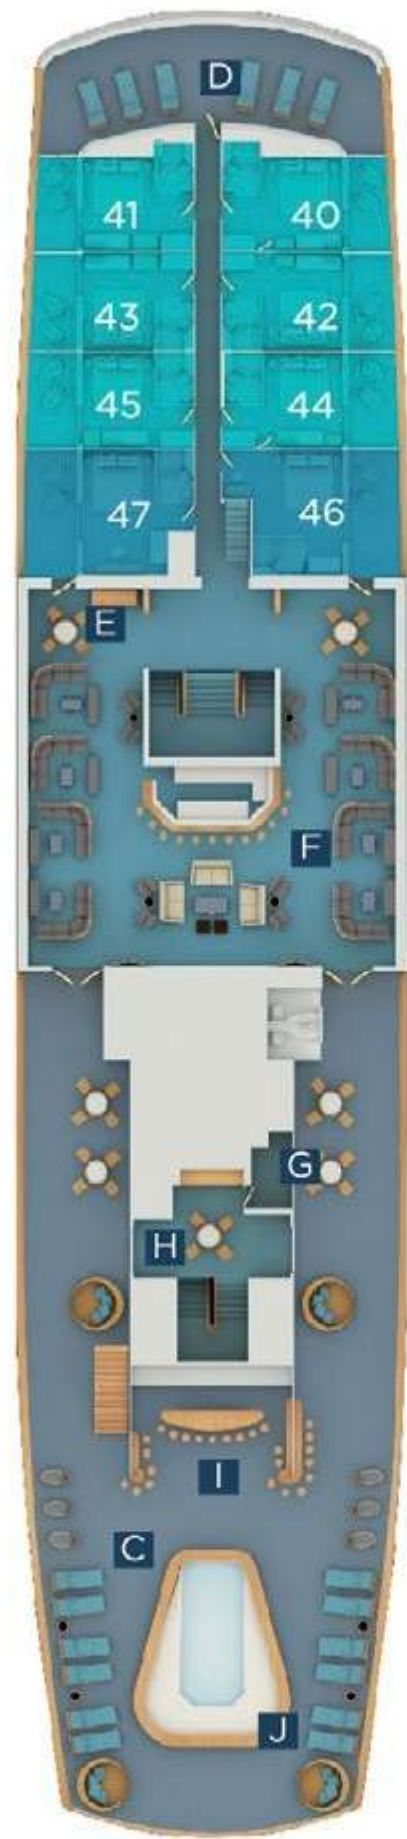

MOON

SKY

EARTH

SEA

MOON DECK

SKY DECK

Moon Deck

- **A** Al Fresco Restaurant
- **B** Lifeboat Dining

Sky Deck

- **C** Stargazing Area
- **D** Dolphin Observation Deck
- **E** 24-hour Coffee & Tea Station
- **F** Charles Darwin Panorama Lounge
- **G** Bar Naturalist Guide Center
- **H** Science Corner
- **I** Fisherman's Bar
- **J** Swimming Pool & Sun Terrace

Earth Deck

- **K** Kid's Corner
- **L** Library
- **M** Boutique
- **N** Front Desk
- **O** Fitness Center
- **P** Jacuzzis
- **Q** Spa

Sea Deck

- **R** Lonesome George Restaurant
- **S** Embarkation Area
- **T** Medical Station
- **U** Snorkeling Equipment Room
- **V** Auditorium