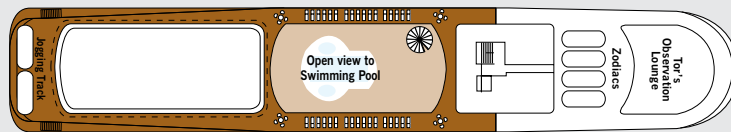

DECK 09

Tor's Observation Lounge
Jogging Track

09