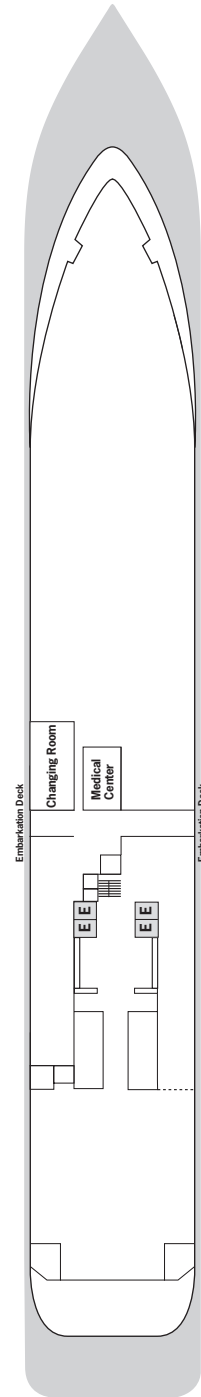

SILVER WIND – Deck Plans

Effective from November 2021

davide guglielmi
contemporary art of travel

#collectingmoments

DECK 3

Changing Room
Medical Centre

DECK 4

The Restaurant
La Dame
Laundrette

DECK 5

Dolce Vita
Boutique
Photo Studio

DECK 6

The Show Lounge
Conference Room
Expedition Office
Reception

DECK 7

La Terrazza

DECK 8

Pool Deck
Pool Bar
The Grill
Panorama Lounge
Connoisseur's Corner

DECK 9

Fitness Centre
Beauty Spa
Observation Library
Jogging Track

SUITE CATEGORIES

- Owner's Suite ●
- Grand Suite ●
- Royal Suite ●
- Silver Suite ●
- Medallion Suite ●
- Deluxe Veranda Suite ●
- Classic Veranda Suite ●
- Vista Suite ●

SPECIFICATIONS

- Crew 239
- Officers International
- Guests 274
- Tonnage 17,400
- Length 514.14 Feet/156.7 Metres
- Width 70.62 Feet/21.5 Metres
- Speed 18 Knots
- Passenger Decks 7
- Connecting Suites ⇕
- 3rd Guest Capacity ▲
- Handicap Suites ♿
- 445, 447
- Built 1995
- Refurbished 2021
- Registry Bahamas
- Ice-class Rating 1C