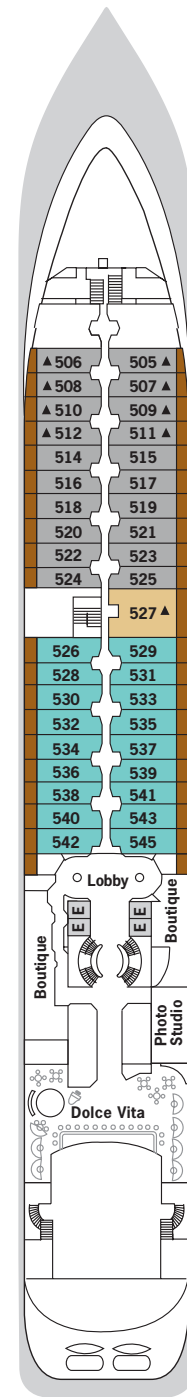

SILVER WIND – Deck Plans

Effective from November 2021

davide guglielmi
contemporary art of travel

#collectingmoments

DECK 3

Changing Room
Medical Centre

DECK 4

The Restaurant
La Dame
Laundrette

DECK 5

Dolce Vita
Boutique
Photo Studio

DECK 6

The Show Lounge
Conference Room
Expedition Office
Reception

DECK 7

La Terrazza

DECK 8

Pool Deck
Pool Bar
The Grill
Panorama Lounge
Connoisseur's Corner

DECK 9

Fitness Centre
Beauty Spa
Observation Library
Jogging Track

SUITE CATEGORIES

- Owner's Suite ●
- Grand Suite ●
- Royal Suite ●
- Silver Suite ●
- Medallion Suite ●
- Deluxe Veranda Suite ●
- Classic Veranda Suite ●
- Vista Suite ●

SPECIFICATIONS

- Crew 239
- Officers International
- Guests 274
- Tonnage 17,400
- Length 514.14 Feet/156.7 Metres
- Width 70.62 Feet/21.5 Metres
- Speed 18 Knots
- Passenger Decks 7
- Connecting Suites ⇕
- 3rd Guest Capacity ▲
- Handicap Suites ♿
- 445, 447
- Built 1995
- Refurbished 2021
- Registry Bahamas
- Ice-class Rating 1C