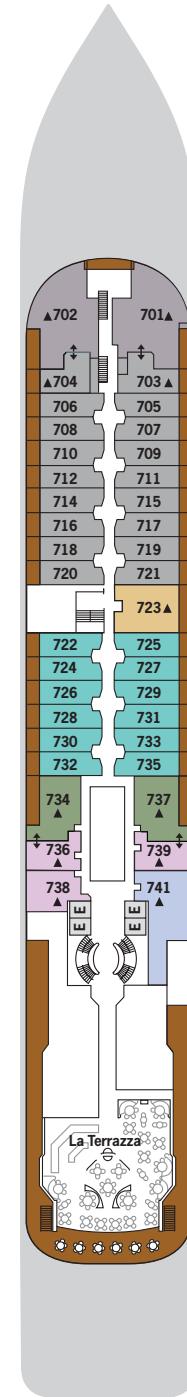

SILVER WIND – Deck Plans

Effective from November 2021

davide guglielmi
contemporary art of travel

#collectingmoments

DECK 3

Changing Room
Medical Centre

DECK 4

The Restaurant
La Dame
Laundrette

DECK 5

Dolce Vita
Boutique
Photo Studio

DECK 6

The Show Lounge
Conference Room
Expedition Office
Reception

DECK 7

La Terrazza

DECK 8

Pool Deck
Pool Bar
The Grill
Panorama Lounge
Connoisseur's Corner

DECK 9

Fitness Centre
Beauty Spa
Observation Library
Jogging Track

SUITE CATEGORIES

- Owner's Suite ●
- Grand Suite ●
- Royal Suite ●
- Silver Suite ●
- Medallion Suite ●
- Deluxe Veranda Suite ●
- Classic Veranda Suite ●
- Vista Suite ●

SPECIFICATIONS

- Crew 239
- Officers International
- Guests 274
- Tonnage 17,400
- Length 514.14 Feet/156.7 Metres
- Width 70.62 Feet/21.5 Metres
- Speed 18 Knots
- Passenger Decks 7
- Connecting Suites ⇕
- 3rd Guest Capacity ▲
- Handicap Suites ♿
- 445, 447
- Built 1995
- Refurbished 2021
- Registry Bahamas
- Ice-class Rating 1C