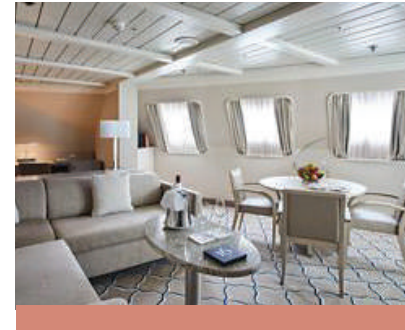

ROYAL SUITE

Available as a one-bedroom configuration or as two-bedrooms by adjoining with a Classic Veranda Suite.

1 BEDROOM: 736 SQ. FT. / 69 M²
INCLUDING VERANDA (126 SQ. FT. / 12 M²);

2 BEDROOM: 1,031 SQ. FT. / 96 M²
INCLUDING VERANDA (175 SQ. FT. / 16.5 M²)

- Large veranda with patio furniture and floor-to-ceiling glass doors; bedroom two has additional veranda window
- Living room (with convertible sofa to accommodate an additional guest); bedroom two has additional sitting area
- Separate dining area
- Twin beds or queen-sized bed; bedroom two has additional twin beds or queen-sized bed
- Bathroom with whirlpool bath and walk-in shower; bedroom two has additional bathroom with walk-in shower
- Walk-in wardrobe(s) with personal safe
- Vanity table(s) with hair dryer
- Writing desk(s)
- Flat-screen HD TVs
- Interactive Media Library
- Bose® sound system with bluetooth connectivity
- Illy® espresso machine
- Unlimited Premium Wifi