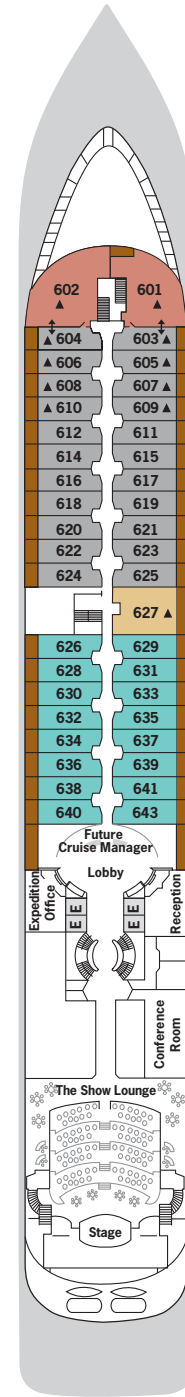

SILVER WIND – Deck Plans

Effective from November 2021

davide guglielmi
contemporary art of travel

#collectingmoments

DECK 3

Changing Room
Medical Centre

DECK 4

The Restaurant
La Dame
Laundrette

DECK 5

Dolce Vita
Boutique
Photo Studio

DECK 6

The Show Lounge
Conference Room
Expedition Office
Reception

DECK 7

La Terrazza

DECK 8

Pool Deck
Pool Bar
The Grill
Panorama Lounge
Connoisseur's Corner

DECK 9

Fitness Centre
Beauty Spa
Observation Library
Jogging Track

SUITE CATEGORIES

- Owner's Suite ●
- Grand Suite ●
- Royal Suite ●
- Silver Suite ●
- Medallion Suite ●
- Deluxe Veranda Suite ●
- Classic Veranda Suite ●
- Vista Suite ●

SPECIFICATIONS

- Crew 239
- Officers International
- Guests 274
- Tonnage 17,400
- Length 514.14 Feet/156.7 Metres
- Width 70.62 Feet/21.5 Metres
- Speed 18 Knots
- Passenger Decks 7
- Connecting Suites ⇕
- 3rd Guest Capacity ▲
- Handicap Suites ♿
- 445, 447
- Built 1995
- Refurbished 2021
- Registry Bahamas
- Ice-class Rating 1C