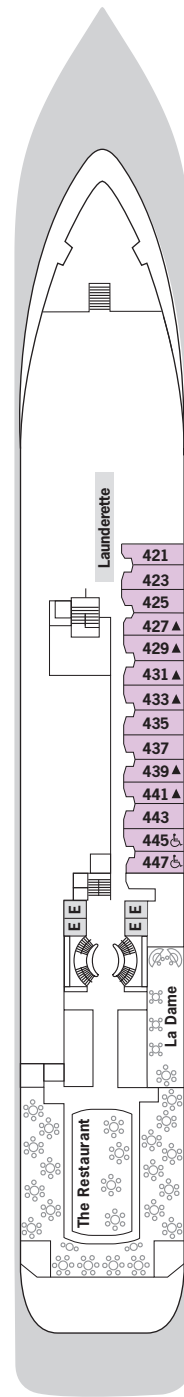

SILVER WIND – Deck Plans

Effective from November 2021

davide guglielmi
contemporary art of travel

#collectingmoments

DECK 3

Changing Room
Medical Centre

DECK 4

The Restaurant
La Dame
Laundrette

DECK 5

Dolce Vita
Boutique
Photo Studio

DECK 6

The Show Lounge
Conference Room
Expedition Office
Reception

DECK 7

La Terrazza

DECK 8

Pool Deck
Pool Bar
The Grill
Panorama Lounge
Connoisseur's Corner

DECK 9

Fitness Centre
Beauty Spa
Observation Library
Jogging Track

SUITE CATEGORIES

- Owner's Suite ●
- Grand Suite ●
- Royal Suite ●
- Silver Suite ●
- Medallion Suite ●
- Deluxe Veranda Suite ●
- Classic Veranda Suite ●
- Vista Suite ●

SPECIFICATIONS

- Crew 239
- Officers International
- Guests 274
- Tonnage 17,400
- Length 514.14 Feet/156.7 Metres
- Width 70.62 Feet/21.5 Metres
- Speed 18 Knots
- Passenger Decks 7
- Connecting Suites ⇕
- 3rd Guest Capacity ▲
- Handicap Suites ♿
- 445, 447
- Built 1995
- Refurbished 2021
- Registry Bahamas
- Ice-class Rating 1C